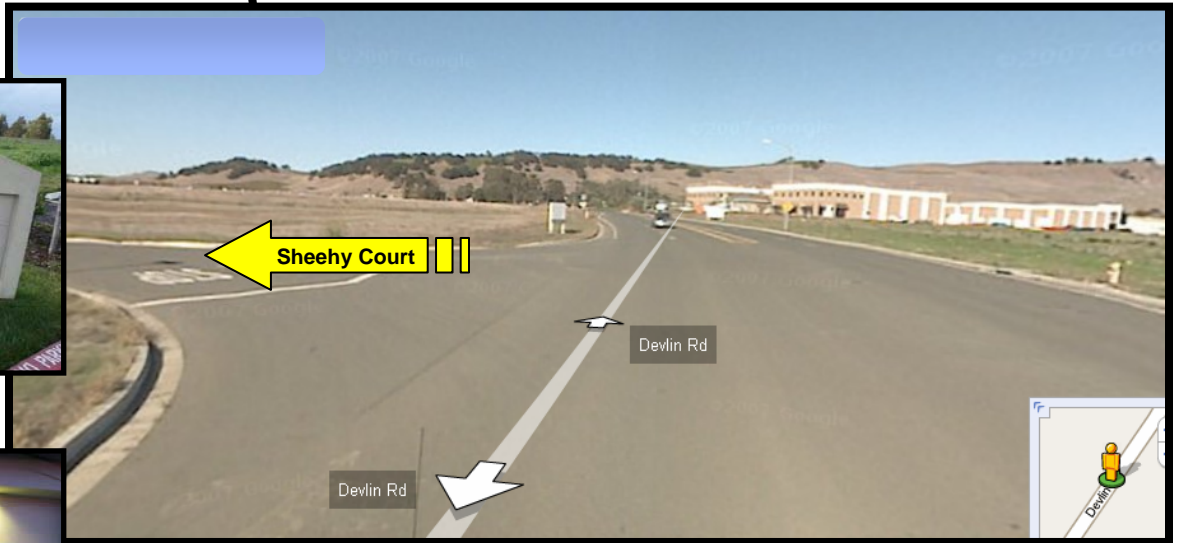

Finding your way to Dalla Terra

Directions from Downtown Napa:

- Take Hwy 29 South
- Turn Right at Airport Blvd
- Make First Right at Devlin Rd
- Turn Left at Sheehy Court
- Turn into last driveway on right

Directions from SF/Vallejo:

- Take I-80 East
- Exit CA-37 W (Keep Left on 37 toward Napa)
- Exit 29 / Sonoma Blvd
- Turn right onto Sonoma Blvd / Hwy 29
- Turn Left at Airport Blvd (stoplight where Hwy 29 and Hwy 12 intersect)
- Make First Right at Devlin Rd
- Turn Left at Sheehy Court
- Turn into last driveway on right

Directions from Fairfield:

- Take I-80 W
- Take Hwy 12 Toward Napa/Sonoma
- Continue West across Hwy 29; Hwy 12 (Jameson Canyon Rd) becomes Airport Blvd
- Make First Right at Devlin Rd
- Turn Left at Sheehy Court
- Turn into last driveway on right

Go in the last driveway...

...To our front door!

Distance from Italy to Napa
6,048 Miles / 9,734 Kilometers

85 Sheehy Court • Napa, CA 94558
Ph: 707-259-5405
www.dallaterra.com